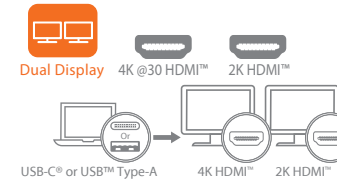

ULTRADRIVE™ KIT USB-C® Multi Display Modular Dock

JCD389
5Kits / 11-in-1 Functions

ULTRADRIVE™ MINIDOCK

JCD348
5-in-1 Functions

USB™ 3.0 Mini Dock

JUD380
6-in-1 Functions

USB-C®

USB-C® to Dual HDMI™ Multi-Monitor Adapter JCA365