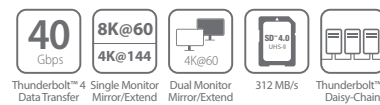

USB4® Dual 4K Multi-Port Hub & Docking Station

Developed in Collaboration with Intel®

JCD402

M.2 NVMe® USB-C® Gen 2 Docking Station

JCD552

with 100W PD Adapter

JCD552P

USB-C® Triple Display Docking Station

JCD543

with 100W PD Adapter

JCD543P

USB-C® Dual HDMI™ Docking Station

JCD542

Thunderbolt™ 4 Quad Display Docking Station

JTD568

Thunderbolt™ 4 Docking Station

JTD562

USB-C® Dual 4K HDMI™ Dock

with PD 3.1 Pass Through Charging

JCD3199

USB4® 8K60 / 4K144 Docking Station

JCD406