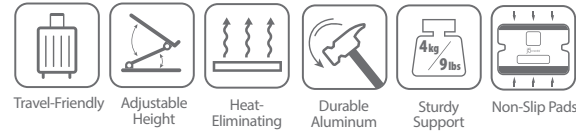

Multi-Angle Laptop Stand

JTS127