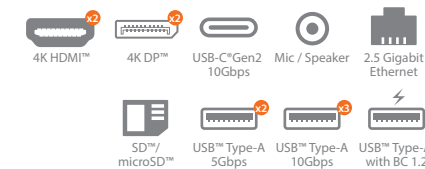

Thunderbolt™ 4 Quad Display Docking Station

JTD568

Thunderbolt™ 4 Docking Station

JTD562