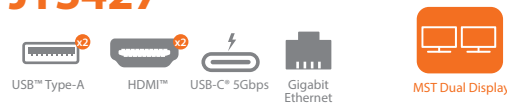

with PD 3.1 Pass Through Charging

JCD3199

USB4® 8K60 / 4K144 Docking Station

JCD406

Multi-Angle Laptop Stand

JTS127

Multi-Angle Dual HDMI™ Docking Stand

JTS427