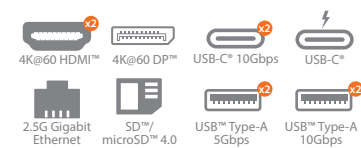

USB4® Dual 4K Multi-Port Hub & Docking Station

Developed in Collaboration with Intel®

JCD402

M.2 NVMe® USB-C® Gen 2 Docking Station

JCD552