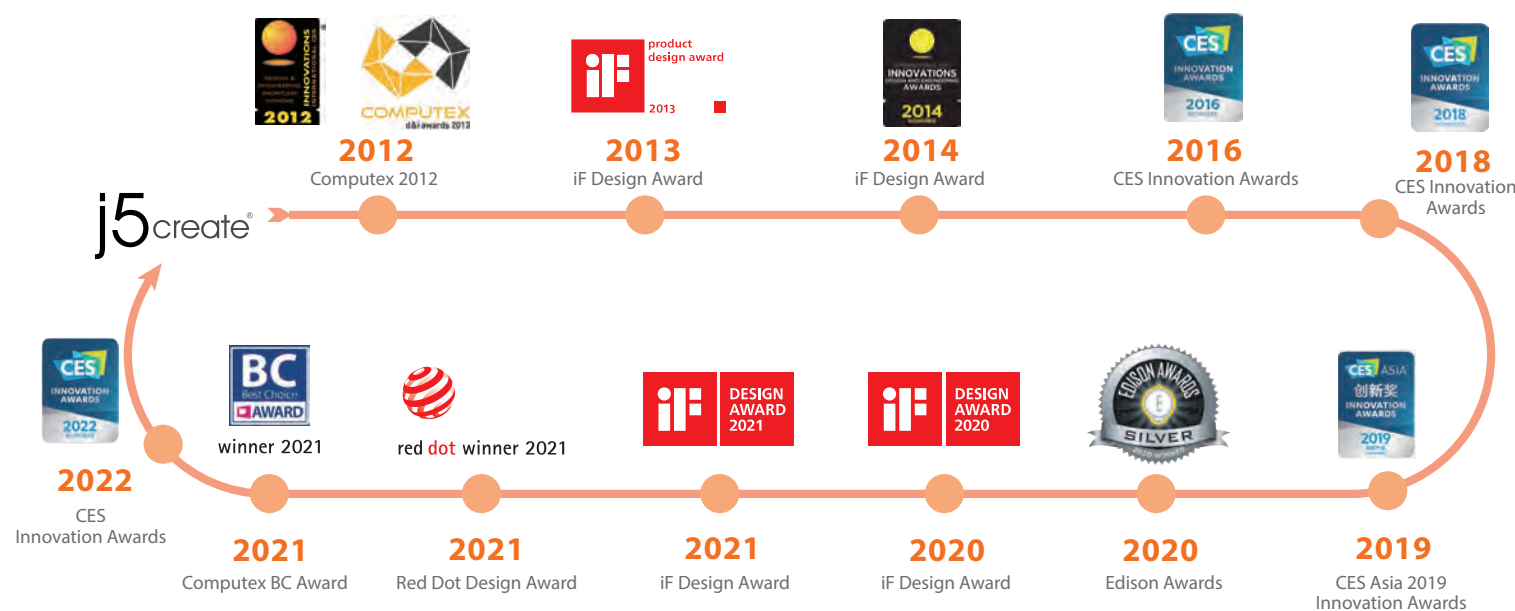

WHY CHOOSE j5create?

This product works with devices capable of running the latest version of Chrome OS and has been certified to meet Google's compatibility standards. Google is not responsible for the operation of this product or its compliance with safety requirements. Chromebook and the Works With Chromebook badge are trademarks of Google LLC.

WE DEVELOP. WE INNOVATE. WE CREATE.

j5create is a team that has come together from a diverse set of backgrounds to make technologies more meaningful and inclusive. We design, build, sell, and support innovative technology. We find creative ways to apply new technologies to provide computing solutions.

- U.S. Based Customer Care
- Made in Taiwan
- Limited Product Warranty
- Top-Selling Brand

Worldwide safety certification

In-house R&D and in-house product design team

At j5create, we create high-tech products that help improve the way we experience our everyday lives. We do this by always designing with the customers' needs in mind. We tackle issues that affect you daily and turn to technological innovation to find solutions. We're on a mission to make your life simpler, more efficient, and more productive.

Safety and protection for your devices

- OVP (Overvoltage) Limits output voltage
- OCP (Overcurrent) Limits the current flow
- SCP (Short Circuit Protection) Protects your device against short circuits
- OTP (Over-Temperature) Regulates the internal temperature