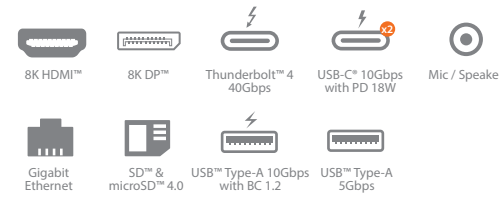

Monitor Arm Dock

Single Monitor Arm with Thunderbolt™ 4 Dock

JTSA461