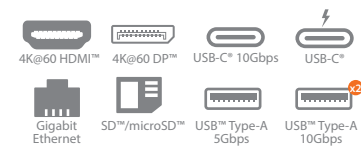

USB4® Dual 4K Multi-Port Hub & Docking Station

Developed in Collaboration with Intel®

JCD402

M.2 NVMe® USB-C® Gen 2 Docking Station

JCD552

with 100W PD Adapter

JCD552P

USB-C® Triple Display Docking Station

JCD543

with 100W PD Adapter

JCD543P

USB-C® Dual HDMI™ Docking Station

JCD542

Thunderbolt™ 4 Quad Display Docking Station

JTD568

Thunderbolt™ 4 Docking Station

JTD562

USB-C® Dual 4K HDMI™ Dock

with PD 3.1 Pass Through Charging

JCD3199

USB4® 8K60 / 4K144 Docking Station

JCD406