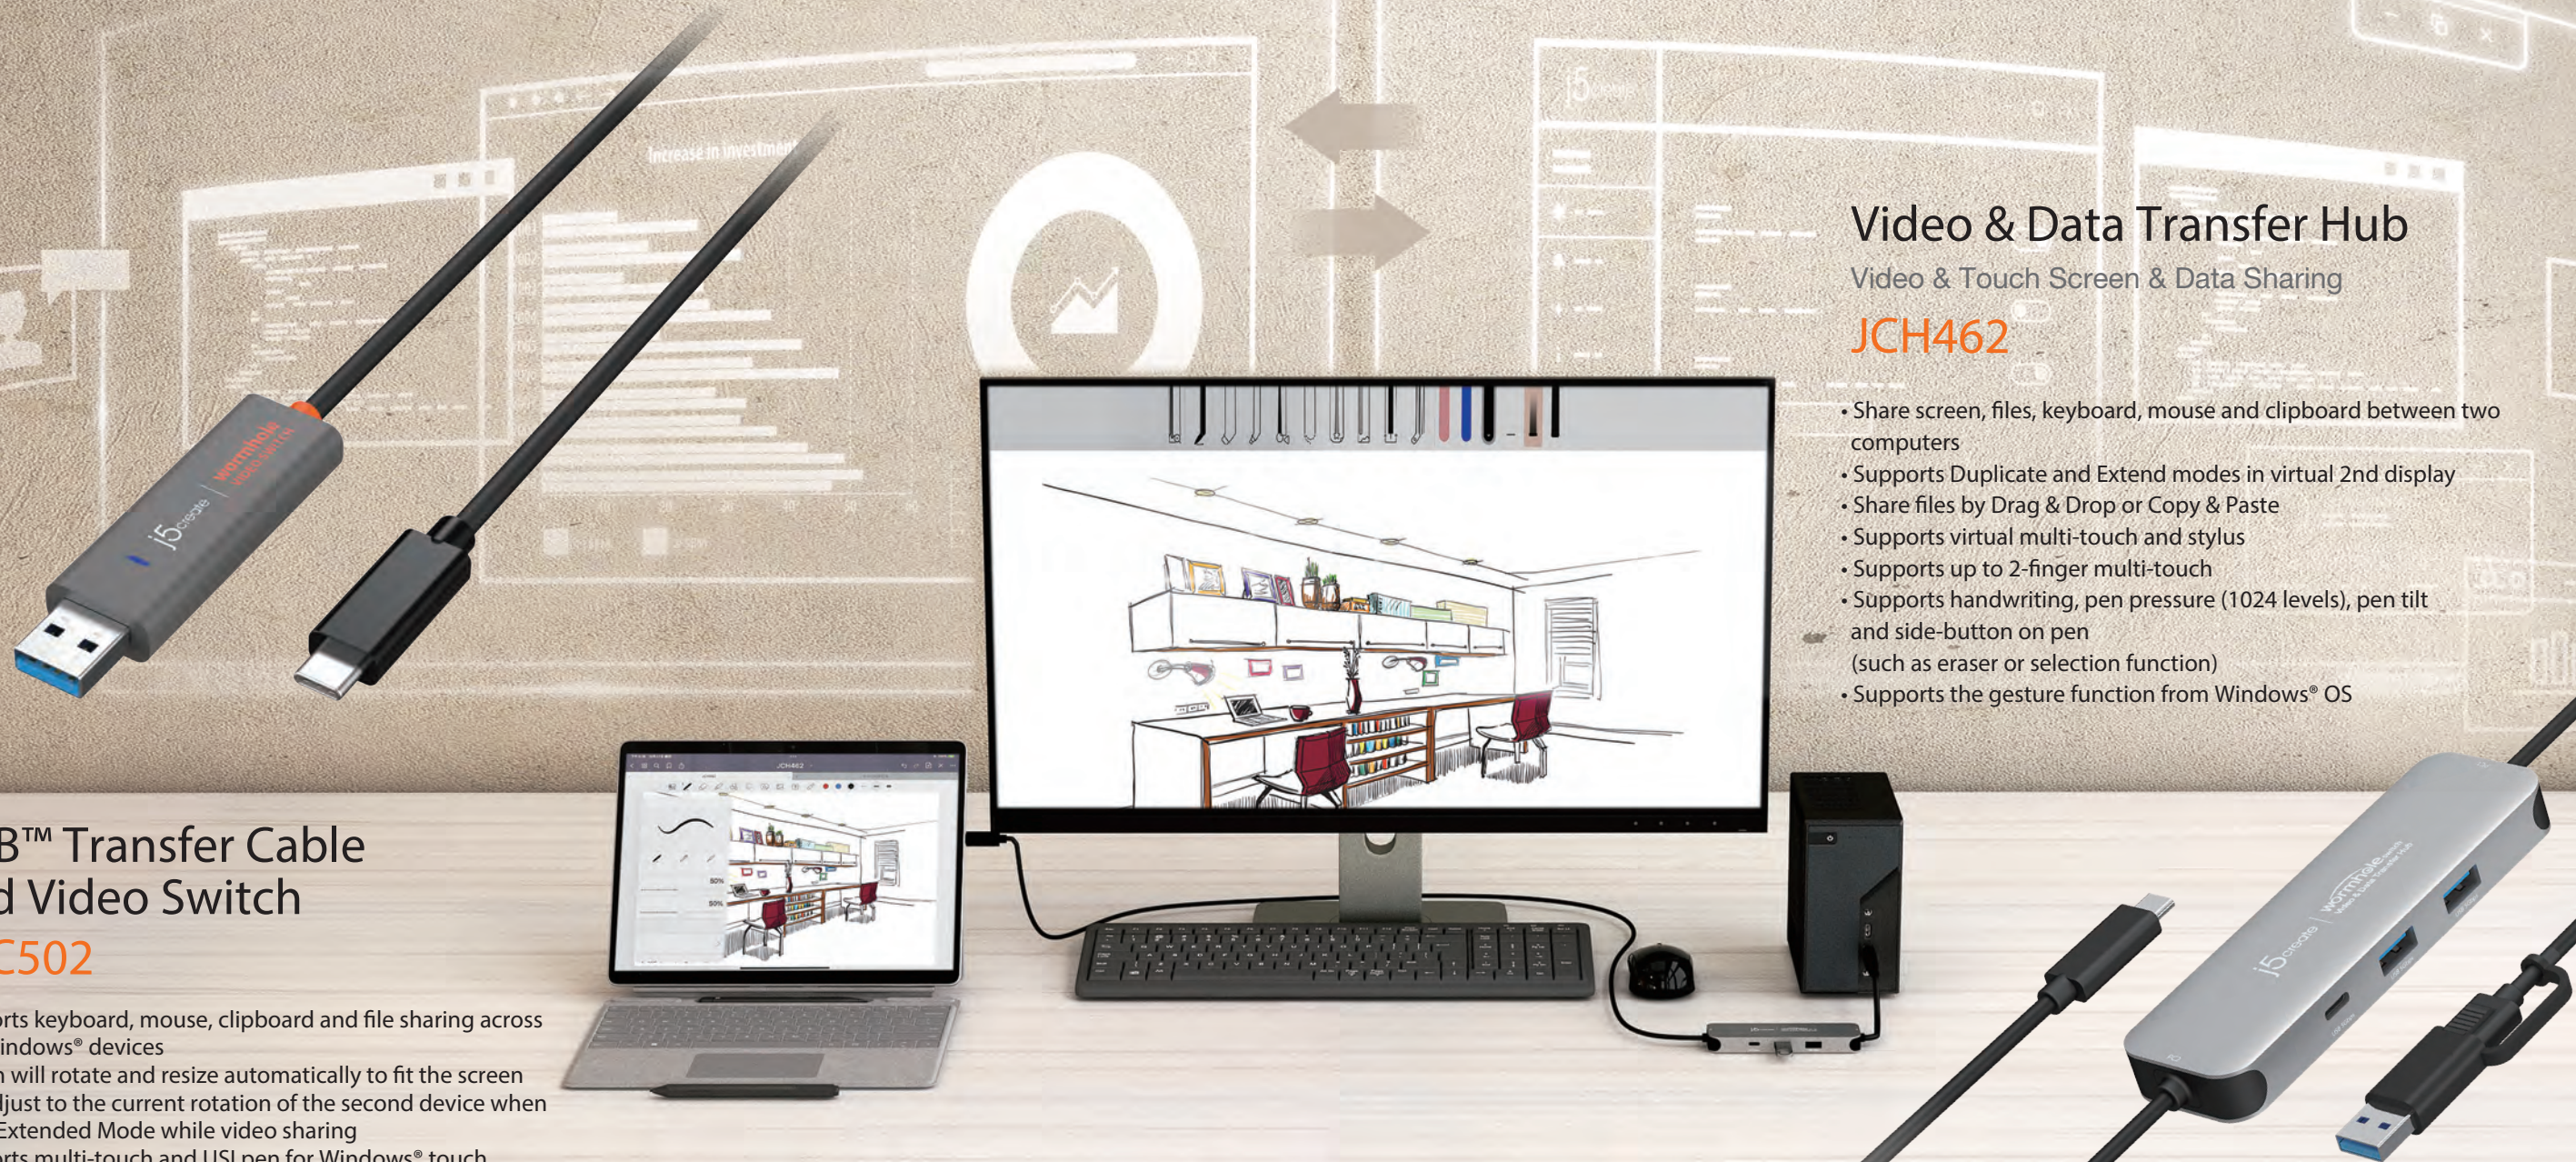

360° All Around Webcam with Speakerphone

JVU368

- 360° video conferencing camera with remote control
- Built-in omnidirectional speakerphone
- Advanced Acoustic Echo Cancellation (AEC) technology
- Automatic Gain Control (AGC) function
- Automatic Noise Reduction (ANR) reduces background noise
- Six display modes deliver exceptional viewing angles with flexibility and versatility
- Full HD 1080p video playback @ 30 Hz
- AI Functions:
 1. Smart Tracking: Tracks the presenter to ensure they remain centered.
 2. Auto Framing: Automatically adjusts the zoom to ensure all attendees are presented on camera.

wormhole^{switch}

Easily Share Video, Keyboard, Mouse, Files, and other devices and functions between 2 PCs

Video & Data Transfer Hub

Video & Touch Screen & Data Sharing

JCH462

- Share screen, files, keyboard, mouse and clipboard between two computers
- Supports Duplicate and Extend modes in virtual 2nd display
- Share files by Drag & Drop or Copy & Paste
- Supports virtual multi-touch and stylus
- Supports up to 2-finger multi-touch
- Supports handwriting, pen pressure (1024 levels), pen tilt and side-button on pen (such as eraser or selection function)
- Supports the gesture function from Windows® OS

USB™ Transfer Cable and Video Switch

JUC502

- Supports keyboard, mouse, clipboard and file sharing across two Windows® devices
- Screen will rotate and resize automatically to fit the screen and adjust to the current rotation of the second device when using Extended Mode while video sharing
- Supports multi-touch and USI pen for Windows® touch screen devices