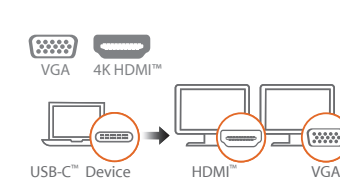

USB-C™ to VGA & HDMI™ Adapter JCA174