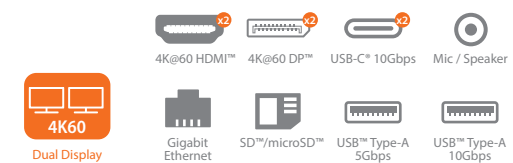

Dual Monitor Arm with Dual 4K Dock

JTSA302