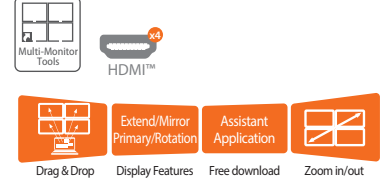

USB-C® to 4-Port HDMI™ Multi-Monitor Adapter JCA366