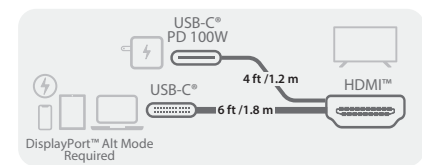

USB-C®

USB-C® to Dual HDMI™ Multi-Monitor Adapter JCA365

USB-C® to 4-Port HDMI™ Multi-Monitor Adapter JCA366

USB-C® to 4K HDMI™ Ethernet Adapter JCA351

USB-C™ to VGA & HDMI™ Adapter JCA174

USB-C® Display Adapters & Cables

JCC154G

JCC155G

JCA153G

JCC153G

VGA & USB™ 3.0 with Power Delivery / USB-C® to HDMI™

JCA379

JCA175

JCA140

JCA142

JCA153

JCA111

JCC111

JCA141

USB™ Type-A

USB™ 3.0 Display Adapters

JUA311

JUA354

JUA360

JUA365

JUA214

JUA254

JUA355

JUA350

Monitor Display Cables

Ultra High Speed HDMI®/™ Cable

JDC53

DP™

DisplayPort™ Adapters & Cable

- Plug-and-play
- DP++ Dual Mode DisplayPort™ Adapter (JDA134/JDA154)
- Active DisplayPort™ conversion (JDA114/JDA158)
- Resolutions up to 1920 x 1200 @ 60 Hz (JDA114)
- 1920 x 1080 @ 60 Hz (JDA154/JDA134)
- 4K @ 60 Hz (JDA158)
- 4K @ 30 Hz (JDC158)
- Supports HDMI™ audio (JDA154/JDA158/JDC158)
- Length: 1.8m (JDC158)

HDMI™ / VGA

HDMI™ to VGA Adapter

- Video + Audio
- Plug-and-play
- Supports PC resolutions up to 1920 x 1200 @ 60 Hz (WUXGA) and HDTV resolutions up to 1080p @ 60 Hz
- 2-channel analog audio output
- Reserved Micro USB™ Type B power input port

VGA to HDMI™ Video Adapter + Audio

- Plug-and-play
- Video resolutions up to 1920 x 1080 @ 60 Hz
- Supports USB™ audio
- Easily transform your VGA device into an HDMI™ connection

Premium High Speed HDMI®/™ Cable with Ethernet

- HDMI™ PREMIUM Certified
- Resolutions up to 4K @ 60 Hz (JDC52)
- Ethernet & audio return channel
- Length: 2m

8K / 4K DisplayPort™ Cable

- DisplayPort™ 1.4 HBR3 certified (JDC43)
- DisplayPort™ 1.2 certified (JDC42)
- Resolutions up to 8K @ 60 Hz (JDC43)
- 4K @ 60 Hz (JDC42)
- Length: 1.8m (JDC42)/2m (JDC43)