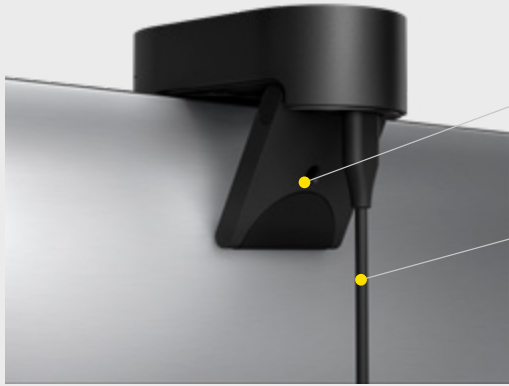

Simple
Fix the camera using the clip

Plug-and-play
To connect simply plug the cable into your computer